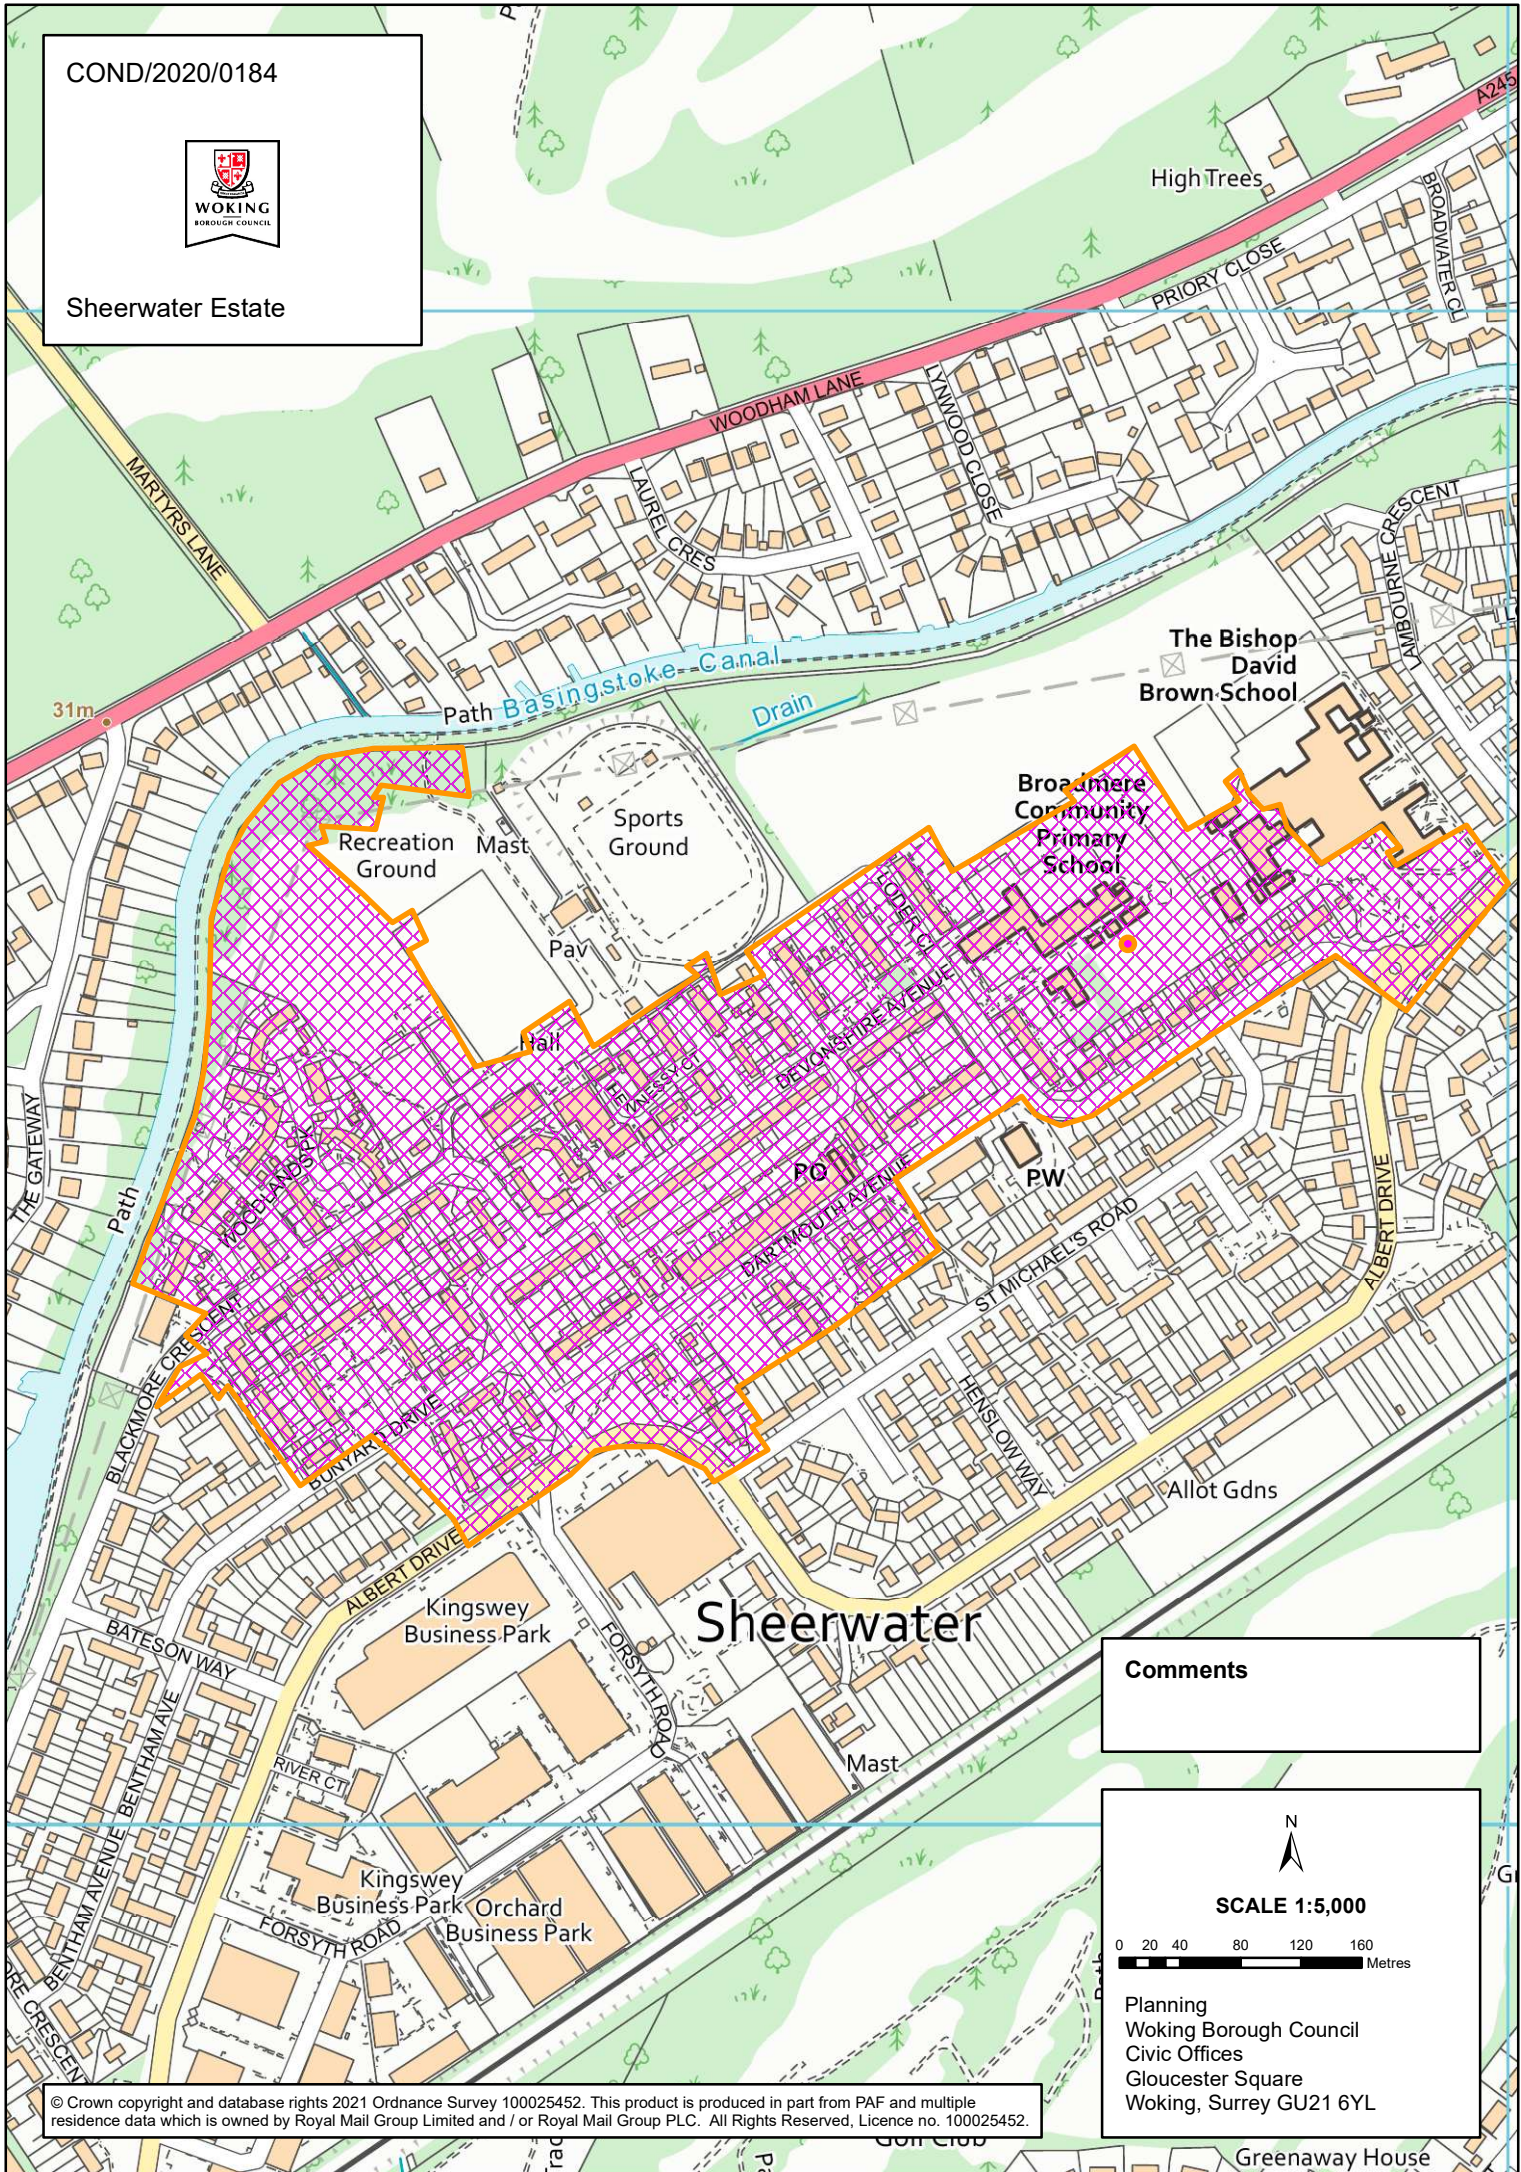

COND/2020/0184

Sheerwater Estate

Comments

N

SCALE 1:5,000

0 20 40 80 120 160 Metres

Planning
Woking Borough Council
Civic Offices
Gloucester Square
Woking, Surrey GU21 6YL

© Crown copyright and database rights 2021 Ordnance Survey 100025452. This product is produced in part from PAF and multiple residence data which is owned by Royal Mail Group Limited and / or Royal Mail Group PLC. All Rights Reserved, Licence no. 100025452.

Greenaway House